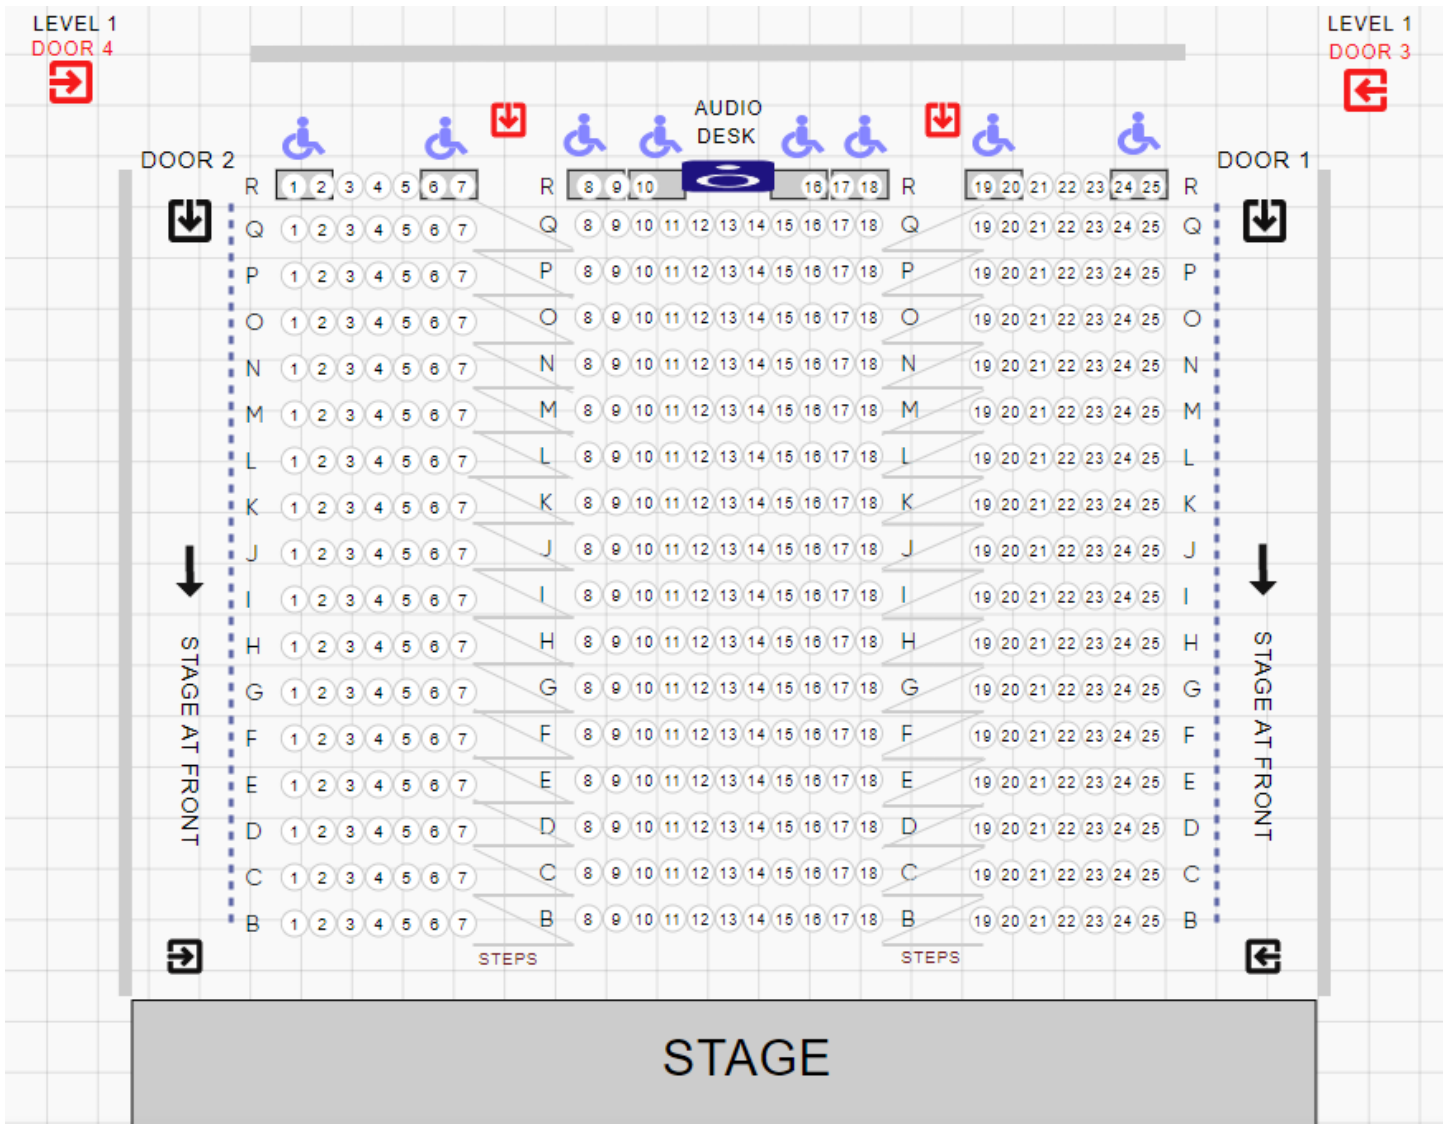

Theatre Seating Map

Please note, this map is intended as a guide only and is not to exact scale.

Seating is tiered: all rows from Row B to Row Q are stepped. The aisles are located between Seats 7 & 8, and also seats 18 & 19.

Seats 1 & 25 are against the wall.

Rows B – J is via Doors 1 & 2, accessible from the main Foyer (street level).

For Rows K – R is via Doors 3 & 4 on Level 1 (access via lift or stairs).

Wheelchair seating is located in Row R, the only row that is accessible without a step. Booking Wheelchair seating is available through the Box Office only. For further information, contact the Box Office team on (02) 4723 5050.

From stage looking out at the auditorium

From back row looking toward stage