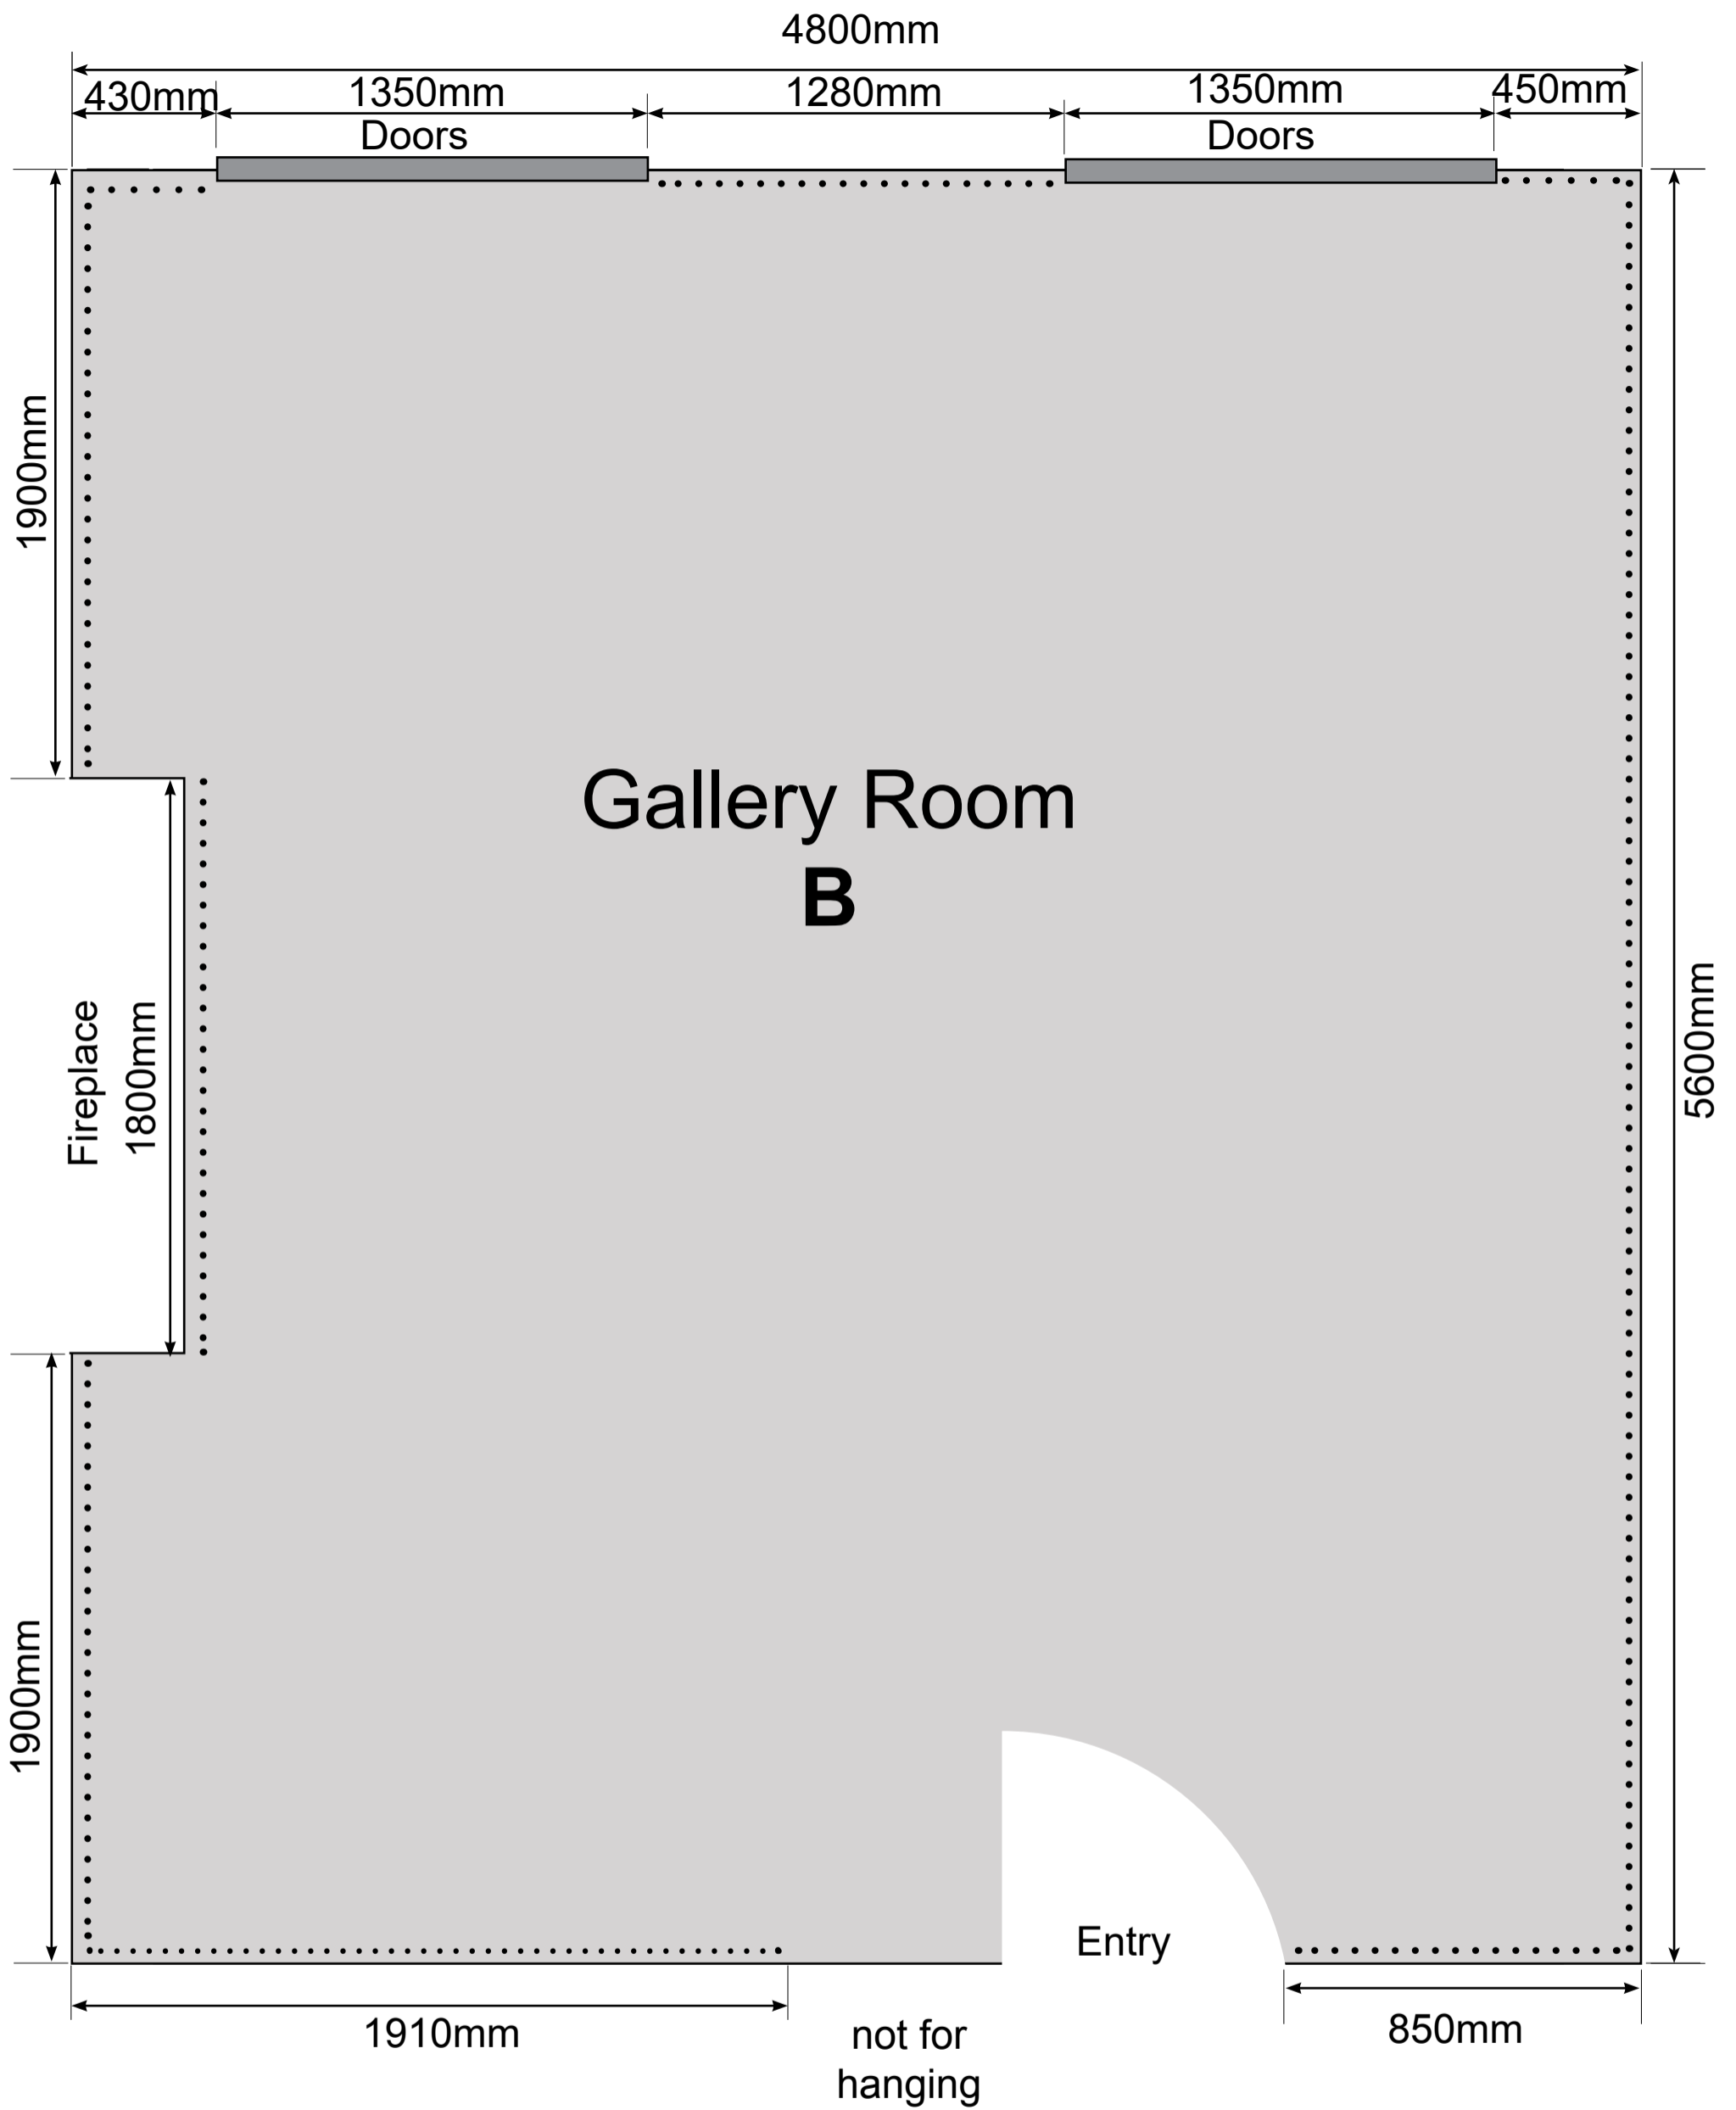

Additional Info:  
 skirting board is 300mm high.  
 Gallery hanging rail is 2900mm from floor level.  
 ..... Hanging area .....

Additional Info:  
 skirting board is 300mm high.  
 Gallery hanging rail is 2900mm from floor level.

..... Hanging area.....

Additional Info:  
 skirting board is 300mm high.  
 Gallery hanging rail is 2900mm from floor level.

..... Hanging area.....