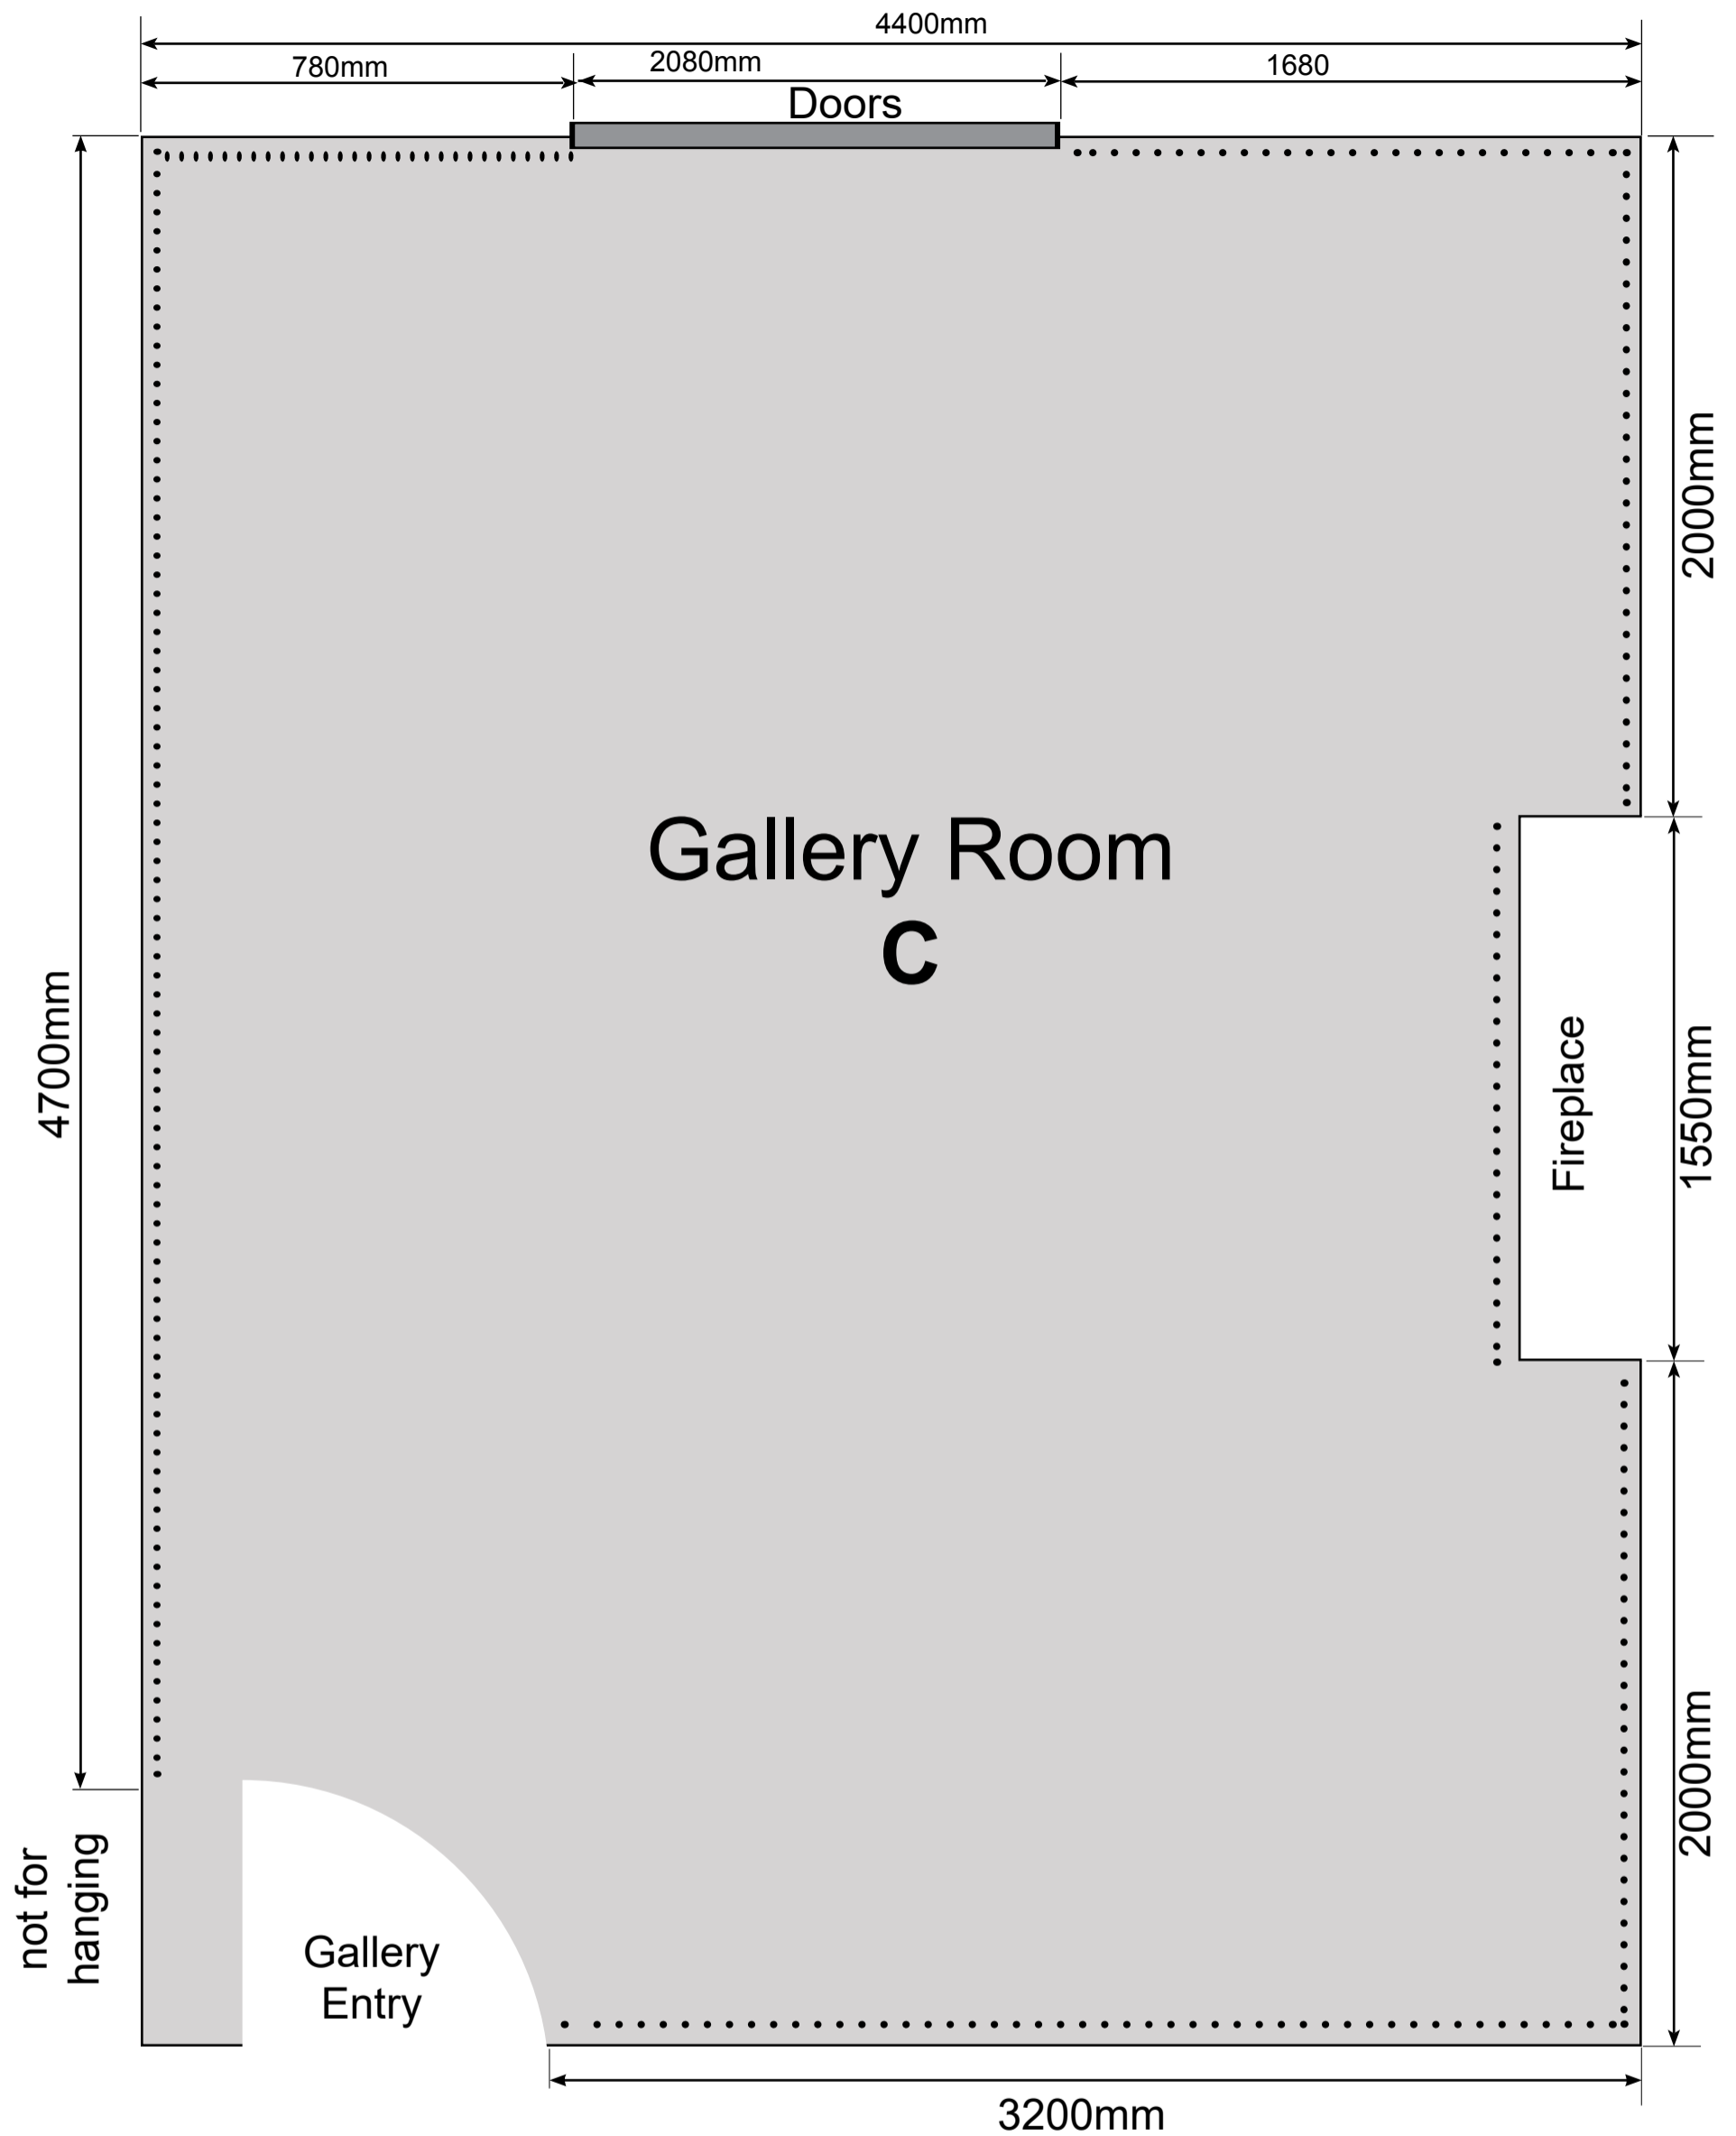

Additional Info:  
 skirting board is 300mm high.  
 Gallery hanging rail is 2900mm from floor level.  
 ..... Hanging area .....

Additional Info:  
 skirting board is 300mm high.  
 Gallery hanging rail is 2900mm from floor level.

..... Hanging area.....

Additional Info:  
 skirting board is 300mm high.  
 Gallery hanging rail is 2900mm from floor level.

..... Hanging area.....